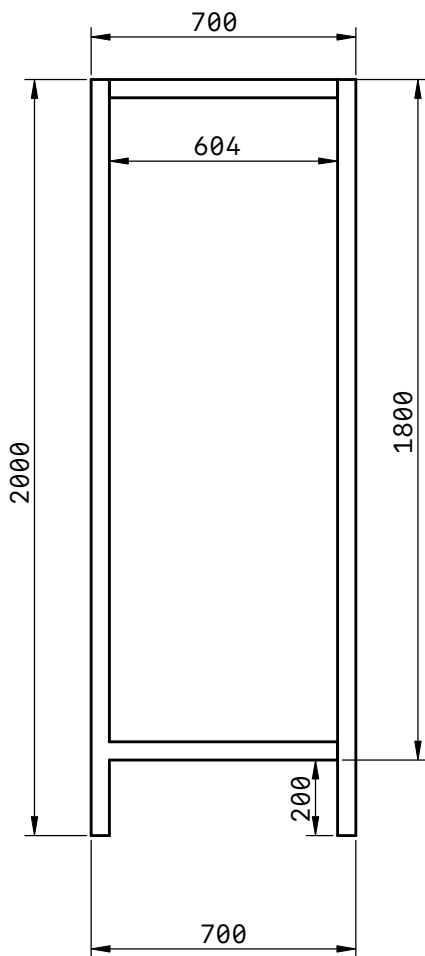

TITLE

Portal

Antall: 6 stk

LAST UPDATED

11/22/22

UNITS

mm

SHEET

1 / 1

FIRST ANGLE PROJECTION

SCALE

1:20

SIZE

A4

1

2